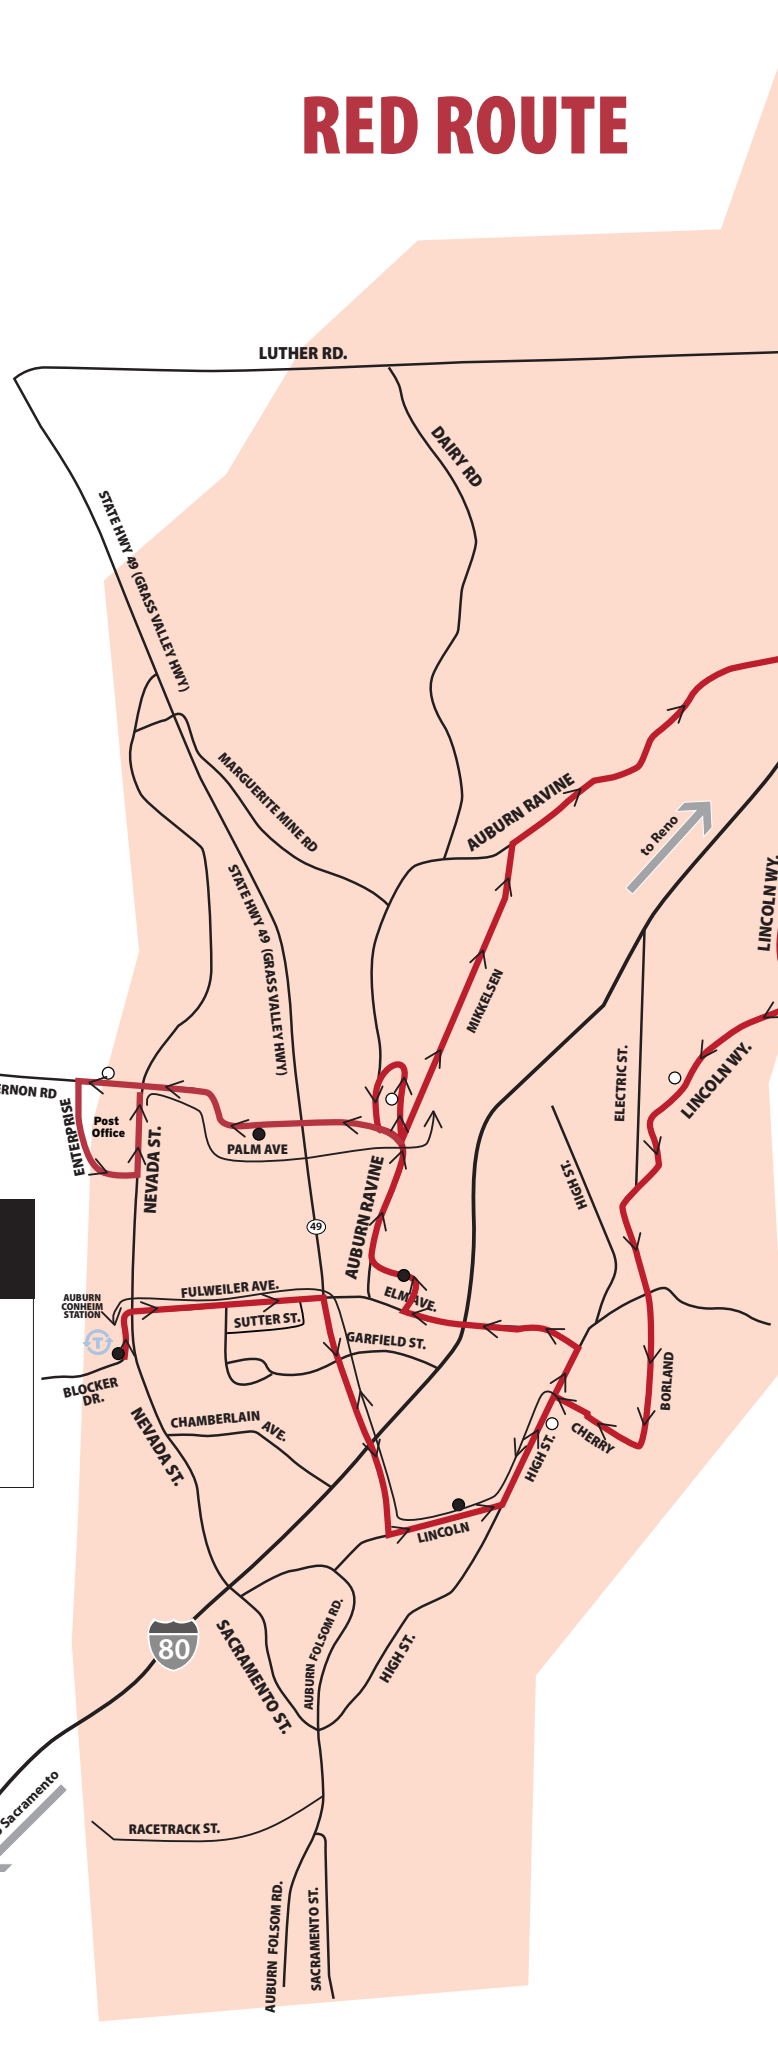

BLUE ROUTE

Legend

- Bus Stop
- Time Stop
- Ⓣ Transfer Point

RED ROUTE

Legend

- Bus Stop
- Time Stop
- Ⓣ Transfer Point

REQUEST A DEVIATION

CUSTOMERS LOCATED WITHIN 3/4 MILE OF THE REGULAR BUS ROUTES (SHADED AREA) MAY REQUEST FREE CURBSIDE PICKUP. THE BUS CAN DROP YOU OFF AT A DESTINATION ALONG THE BUS ROUTES OR WITHIN THE SAME 3/4 MILE LIMIT AREA. ALL DEVIATIONS ARE LIMITED AND PRIORITIZED BY RESERVATION. TO REQUEST A DEVIATION PLEASE CALL 530-906-3700.

SATURDAY ROUTE

Legend

- Bus Stop
- Time Stop
- Ⓣ Transfer Point