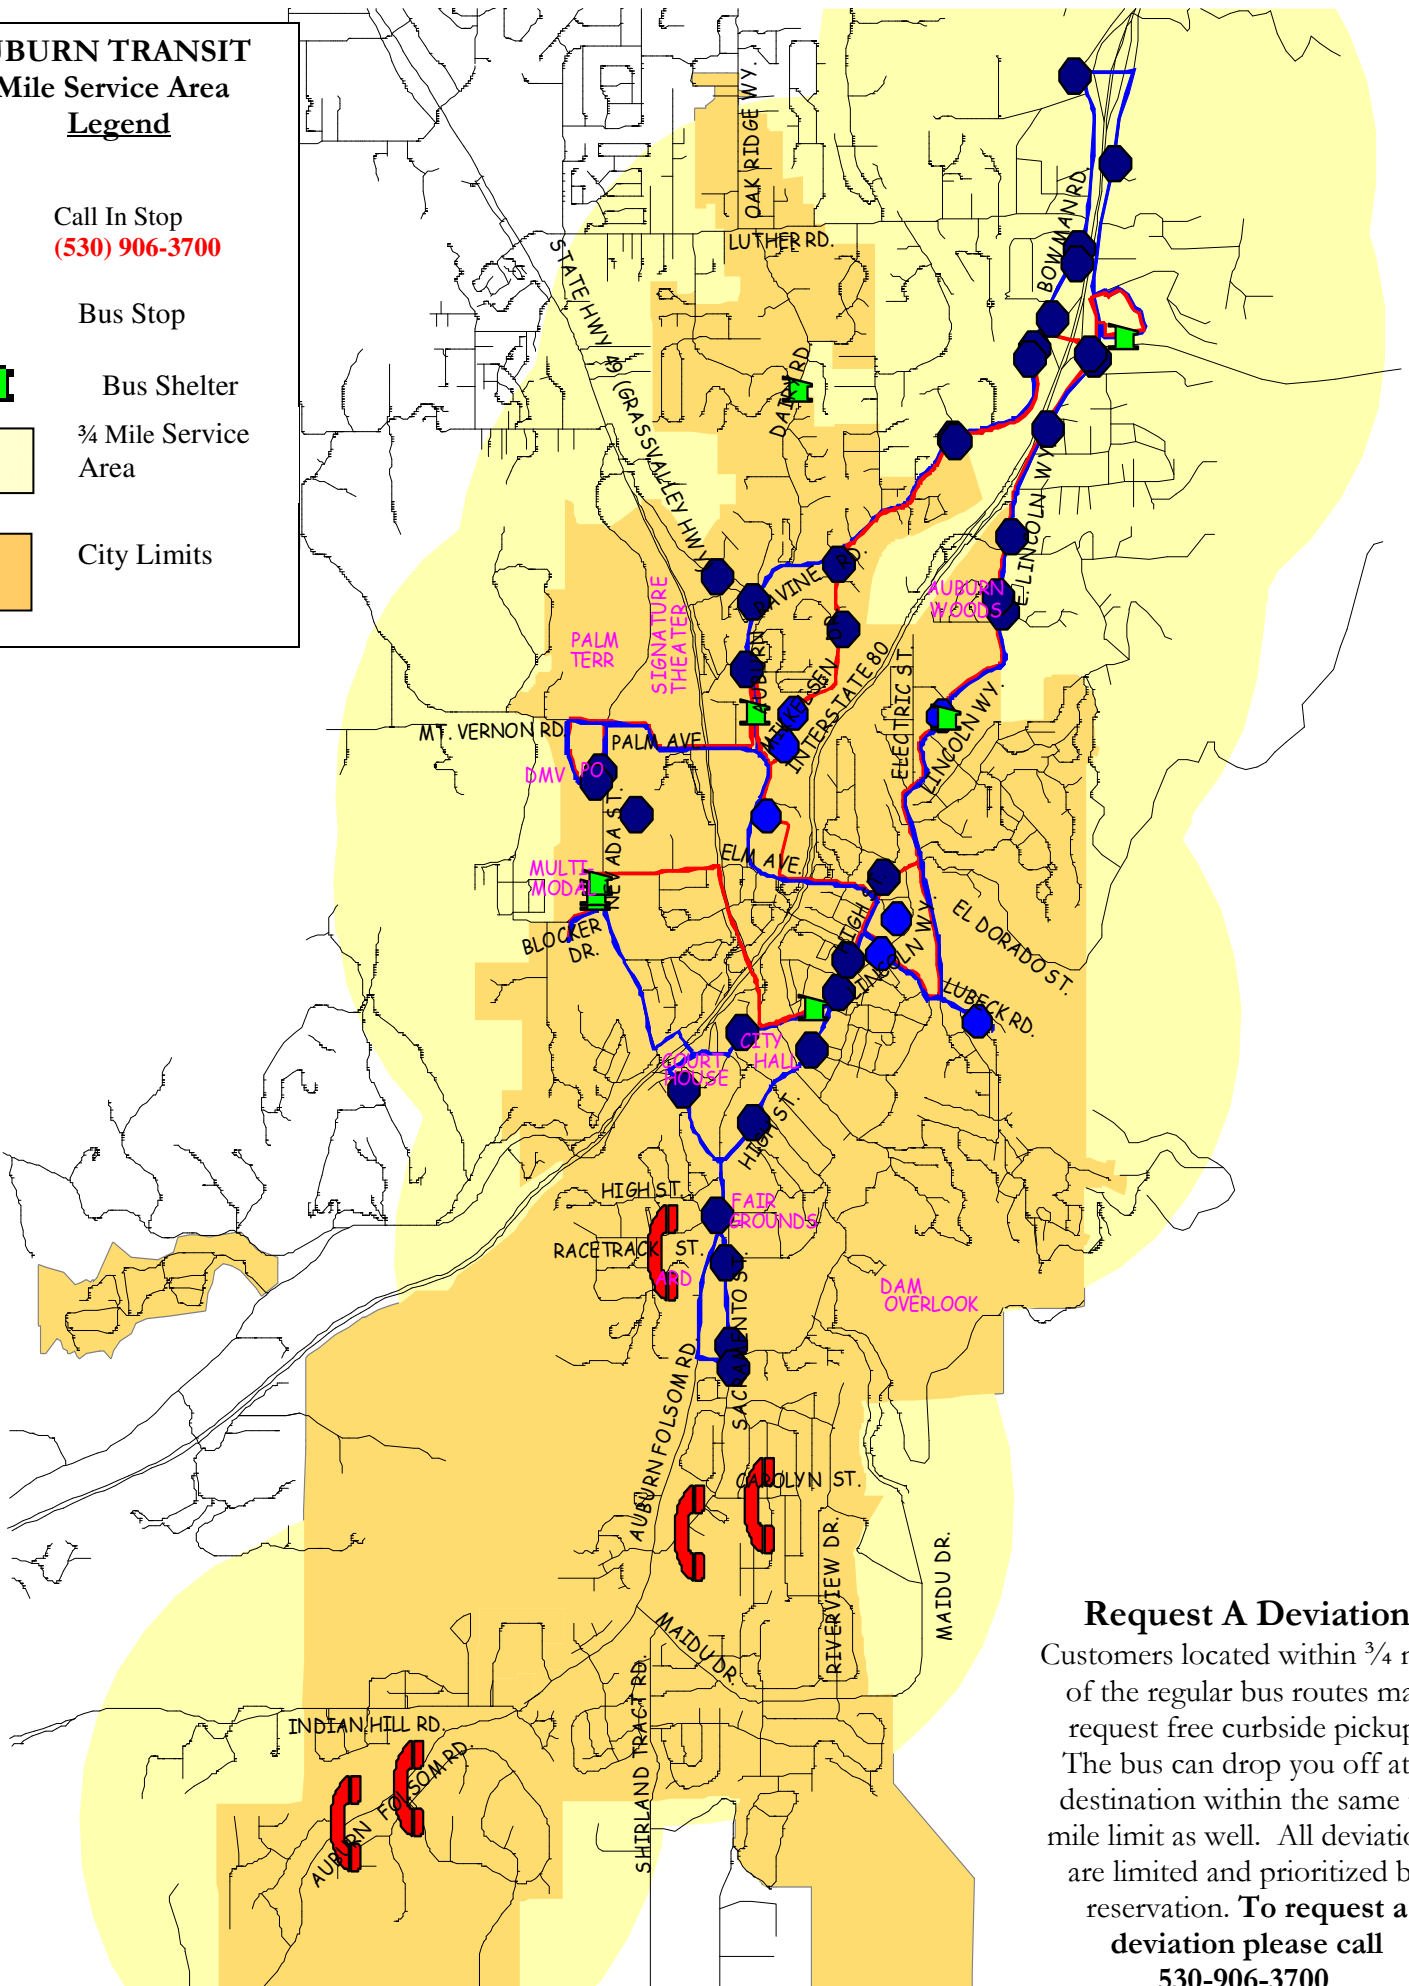

AUBURN TRANSIT

¾ Mile Service Area

Legend

Call In Stop
(530) 906-3700

Bus Stop

Bus Shelter

¾ Mile Service Area

City Limits

Request A Deviation

Customers located within ¾ mile of the regular bus routes may request free curbside pickup. The bus can drop you off at a destination within the same ¾ mile limit as well. All deviations are limited and prioritized by reservation. **To request a deviation please call 530-906-3700.**